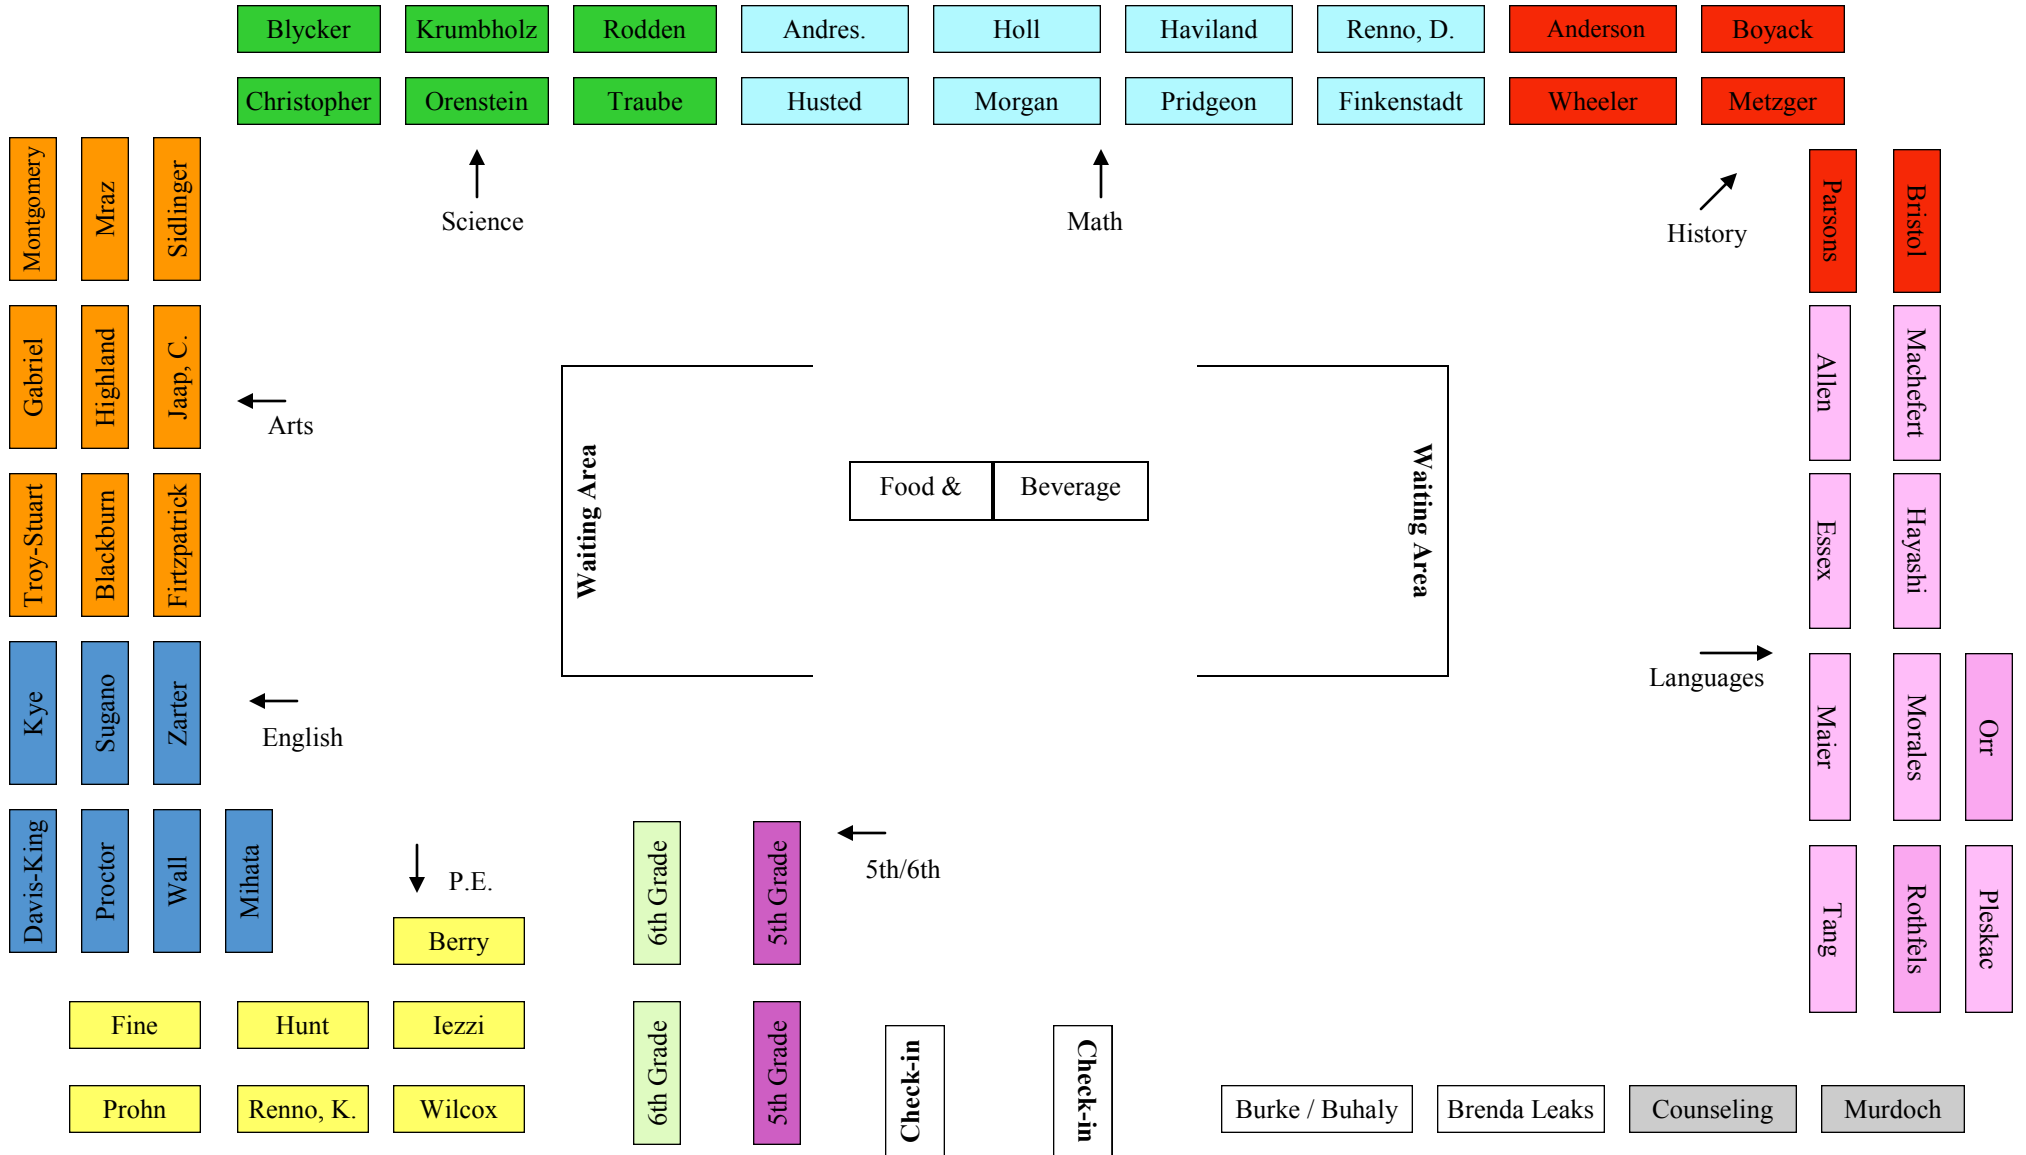

# Guide to the Teachers

Welcome to Parent-Teacher Conferences 2011. This guide will assist you in locating your student's teachers as listed on your student's schedule. Teachers are arranged by department. If you need help, just ask at the check-in desk.

**The following part-time teachers will be conferencing at the following times only:**

\***November 3:** Berry (9:00am-2:00pm), Fine (9:00am-12:00pm), Montgomery (9:00am-4:00pm), Sidlinger (9:00am-12:00pm)

\***November 4:** Fine (9:00am-12:00pm), Renno, K. (9:00am-12:00pm)